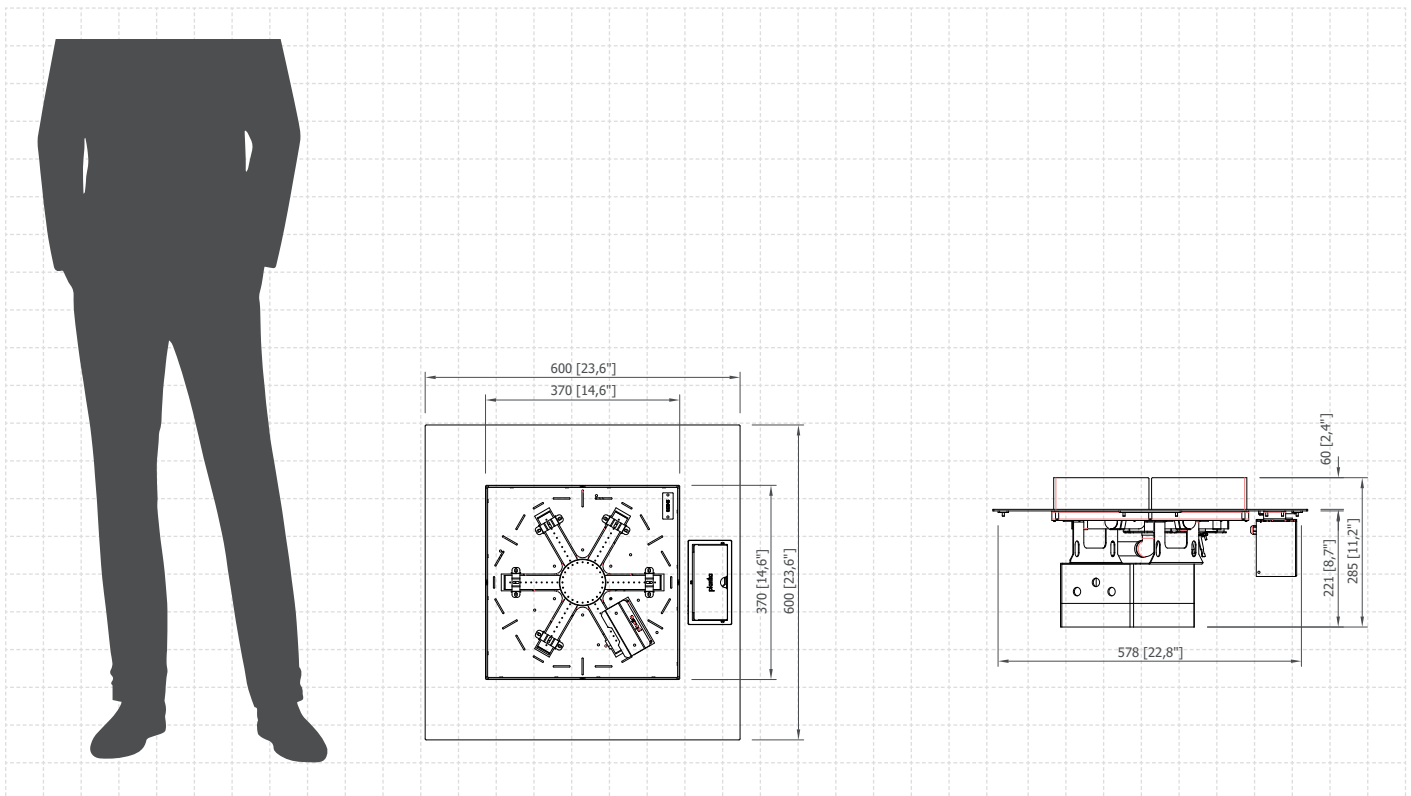

Mico 600 Burner Automatic

(Gas Technology)

Fuel type	Natural Gas / LPG
Heat output	(NG) max. 7.9 kW (LPG) max. 12.6 kW
Gas consumption	(NG) max. 0.71 m³/h (LPG) max. 0.98 kg/h
Gas pressure	(NG) 20 mbar (LPG) 37 mbar
Total gas hose length	4 meters <i>(measured from valve to pressure regulator)</i>
Power supply	remote: 2x 1.5V AAA batteries receiver: 4x 1.5V AA Wi-Fi: 6V DC
Flue	not required
Flame height regulation	yes
Materials	powder coated galvanized steel
Decorative accessories	black glass gravel
Application	for outdoor use

CONTROL OPTIONS

included

optional

compatible

'PLANIKA GAS CONTROL' APP

Control the fire with your smartphone!

All product specifications and data are subject to change without notice and are believed to be accurate as of the date hereof. Planika Sp. z o.o., its affiliates, agents, and employees, and all persons acting on its or their behalf (collectively, "Planika Sp. z o.o."), disclaim any and all liability for any errors, inaccuracies or incompleteness contained in any document or in any other disclosure relating to any product. To the maximum extent permitted by applicable law, Planika Sp. z o.o. disclaims any and all liability arising out of the application or use of any product. No license, express or implied, by estoppel or otherwise, to any intellectual property rights is granted by this document or by any conduct of Planika Sp. z o.o.. Customers using or selling Planika Sp. z o.o.'s products not expressly indicated for use in such applications do so entirely at their own risk and agree to fully indemnify Planika Sp. z o.o. for any damages arising or resulting from such use or sale. The provided fuel consumption is based on laboratory testing. The actual consumption of individual devices may vary. The images are indicative only.