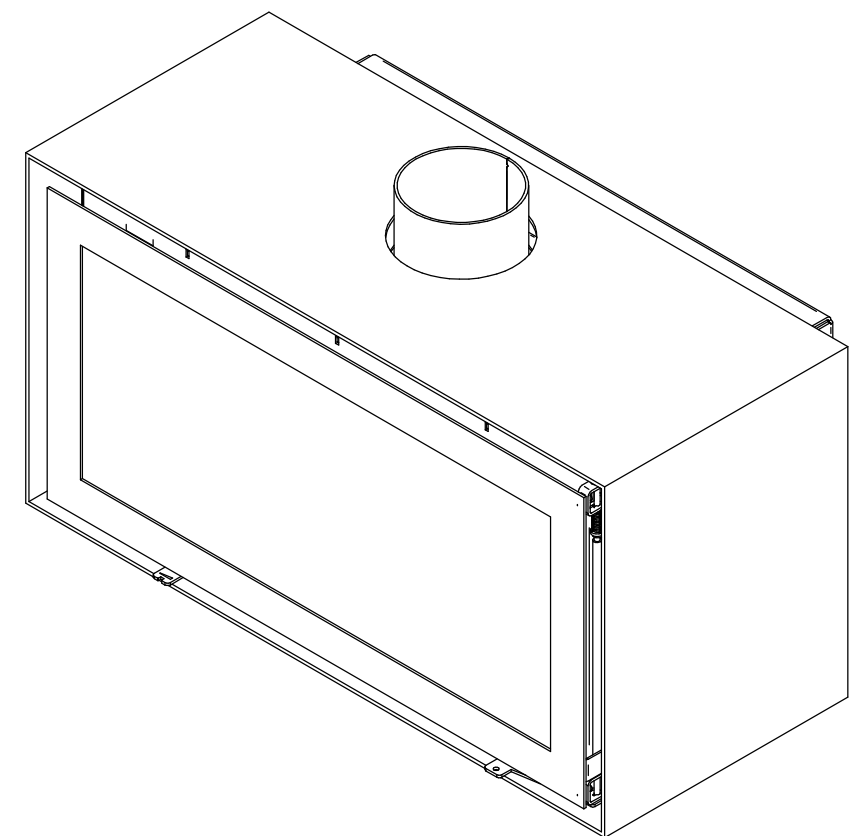

OPTION
console for wall

VENUS 1000 V23 metal door
in the box + console for wall