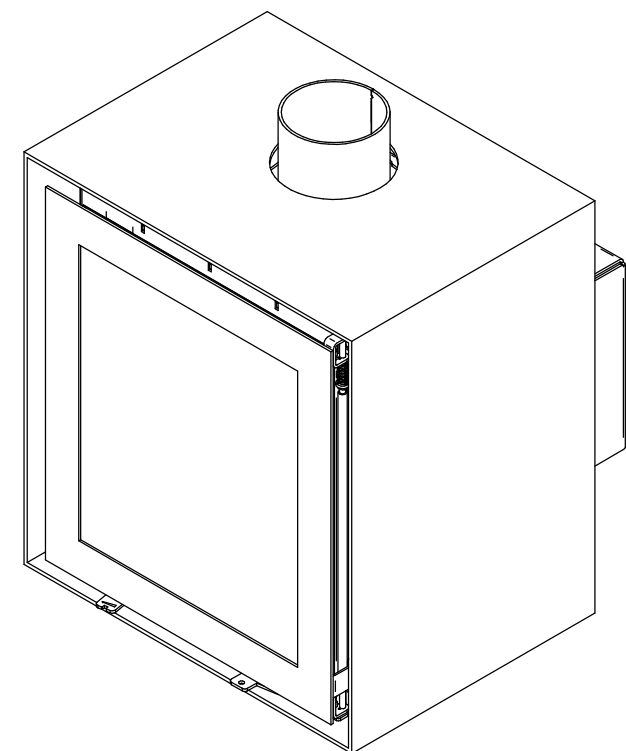

OPTION
console for wall

VENUS 530 V23 metal door
in the box + console for wall