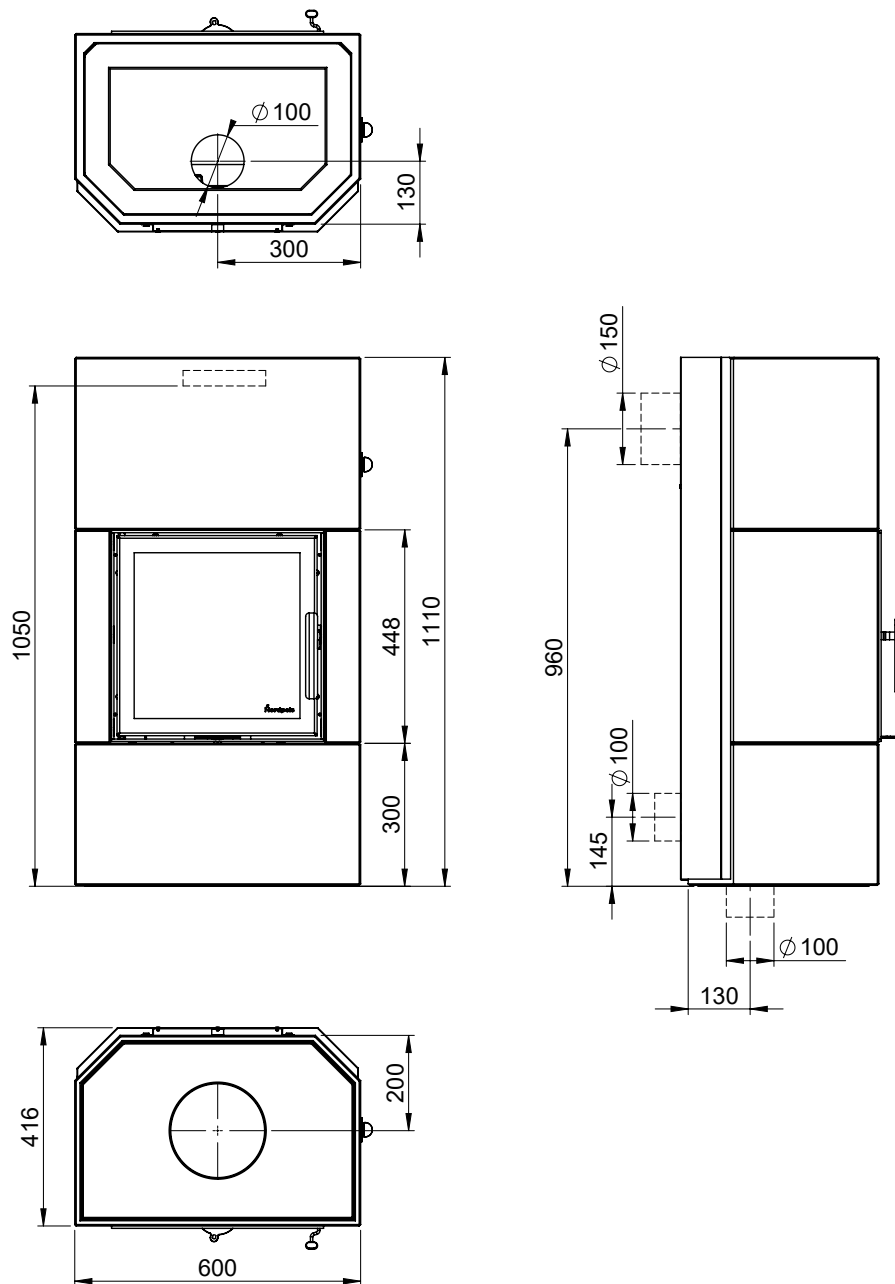

# Measurements

SALZBURG S CORNER

 Nordpeis

FIG 1

SALZBURG S CORNER = CHIMNEY/AIR/MM

# Measurements

SALZBURG S CORNER

 Nordpeis

FIG 2

SALZBURG S CORNER WITH WOOD SHELF = CHIMNEY/AIR/MM