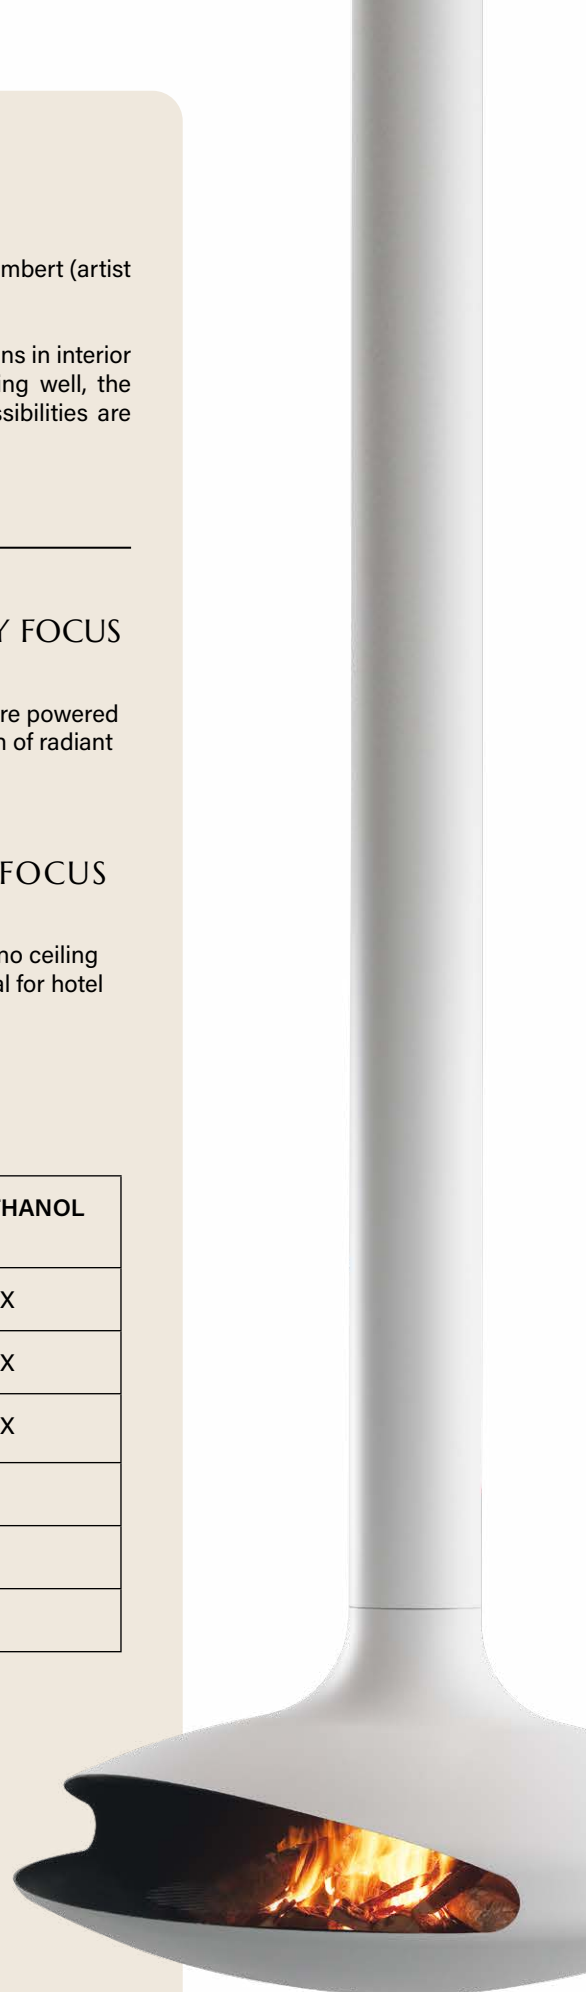

## BIOETHANOL BY FOCUS

Air of freedom

Real flames and heat, with no ceiling flue required, making it ideal for hotel lobbies and suites

WHITE	WOOD	GAS	ELECTRIC (HOLOGRAPHIK®)	BIOETHANOL
Gyrofocus	X	X		X
Ergofocus	X	X	X	X
Domofocus	X			X
Bathyscafocus	X	X	X	
Filiofocus	X	X		
Magmafocus		X		